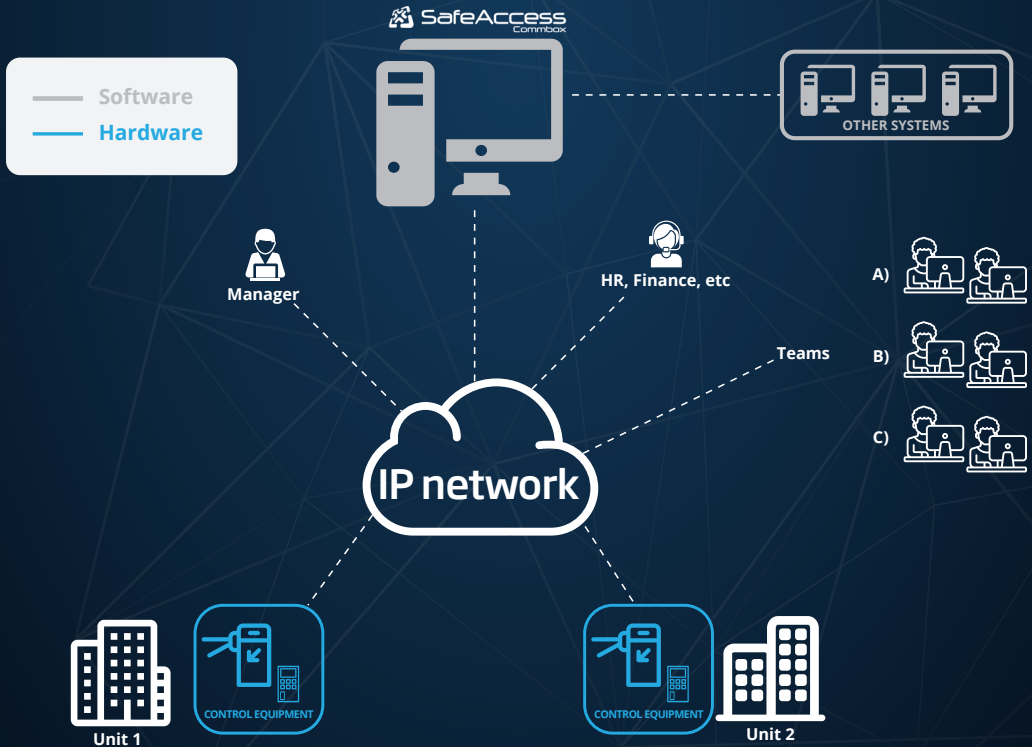

SafeAccess is an access control system that allows you to manage your access control (people and vehicles) through control equipments and integrated peripherals.

The software has several native features available and integration with several other subsystems such as monitoring intrusion alarms, monitoring of fire alarm, automation and CCTV.

## Main features

- Web interface
- Multisite management
- Complete audit
- Flexible and scalable architecture
- Integration with other systems